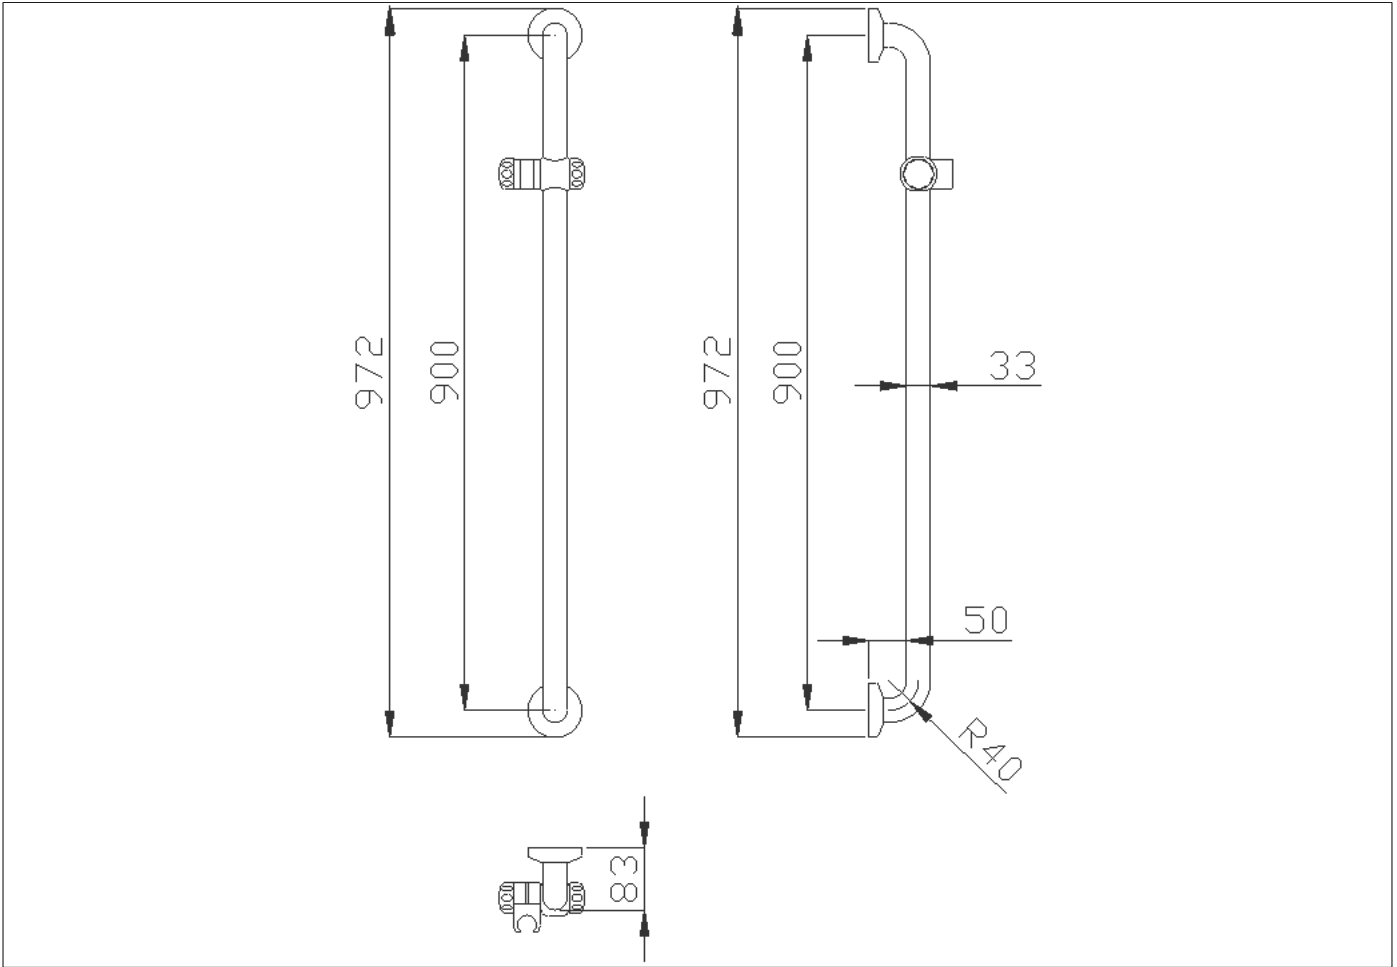

Straight grab bar made of seamless zinc-plated steel pipe, coated with antimicrobial, biocompatible and warm-to-the-touch vinyl. Equipped with hand shower holder

Code G27JOS13 Series Paint

Net weight kg 1,9 Dimensions [WxDxH] mm 72x83x772

Fasteners Fischer SX 8 6x70 Inox Included with the product

Packaging information

Type of package Nylon bag in cardboard packaging

Dimensions [WxDxH] mm Weight kg

Available colours

B1 Blue, **B2** Light blue, **D1** Black, **D2** Grey, **G1** Green, **G2** Light green, **I1** Ivory, **I2** Biscuit, **R1** Red, **W1** White, **Y1** Yellow, **Y3** Light yellow, **P4** Prune, **D4** Dark grey

Straight grab bar made of seamless zinc-plated steel pipe, coated with antimicrobial, biocompatible and warm-to-the-touch vinyl. Equipped with hand shower holder

Code G27JOS14 Series Paint

Net weight kg 2,3 Dimensions [WxDxH] mm 72x83x972